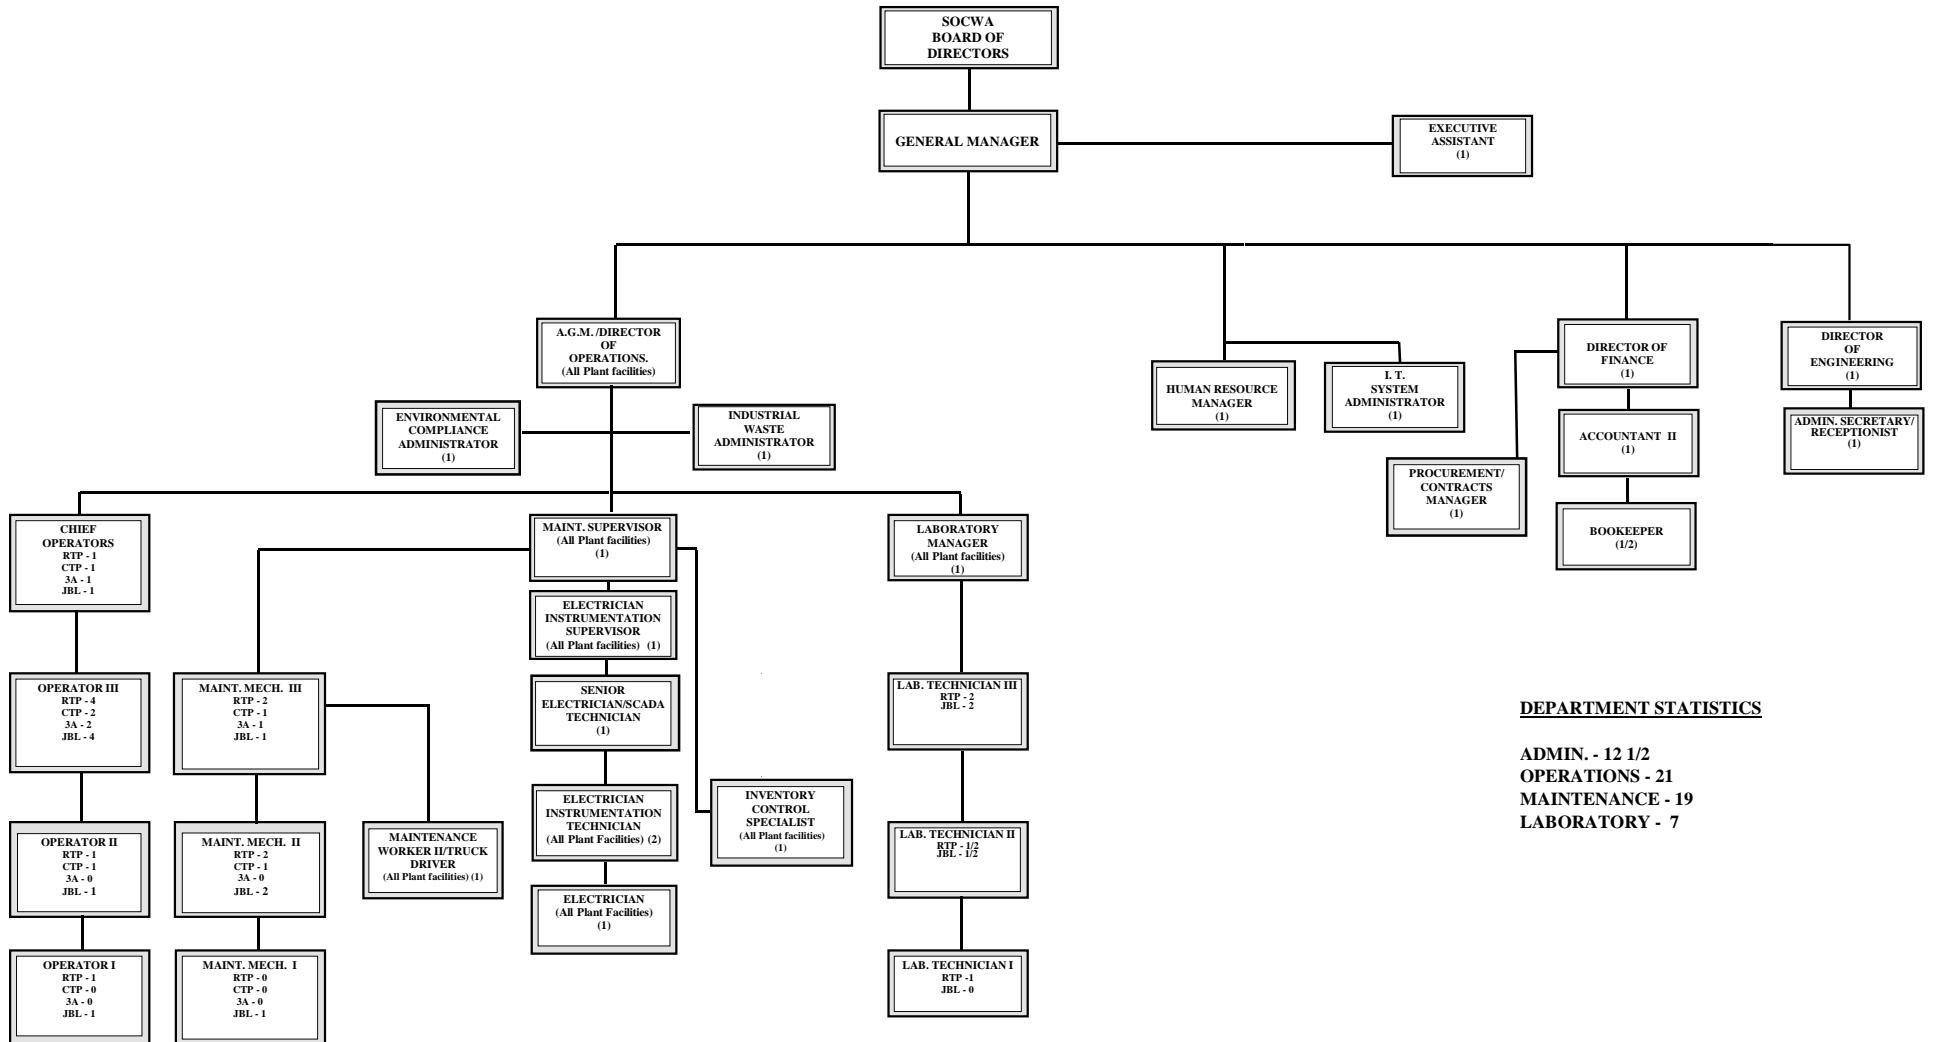

**SOCWA
ORGANIZATIONAL CHART**

DEPARTMENT STATISTICS

ADMIN. - 12 1/2
 OPERATIONS - 21
 MAINTENANCE - 19
 LABORATORY - 7