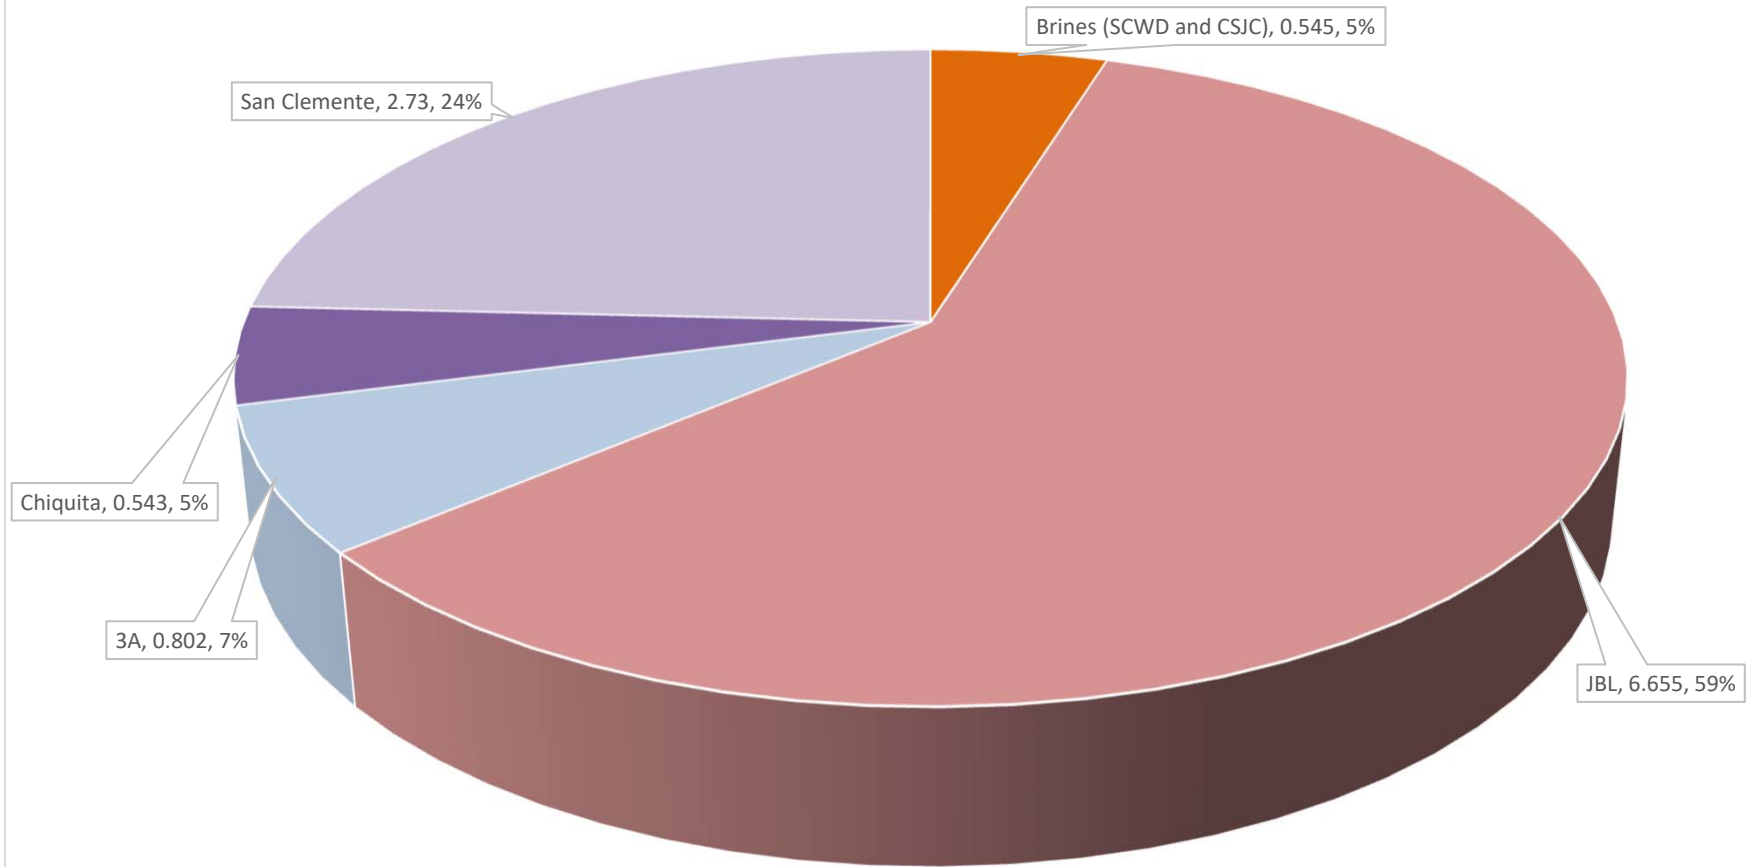

SOCWA Aliso Creek Ocean Outfall Watershed Wastewater Discharges Since Inception (mgd)

SOCWA Aliso Creek Ocean Outfall Wastewater Discharges by Treatment Facility FY20-21

■ Brines (IRWD and SCWD) ■ RTP ■ CTP (non-brine) ■ ETWD ■ IRWD (non-brine)

SOCWA San Jaun Creek Ocean Outfall Watershed Wastewater Discharges Since Inception (mgd)

SOCWA San Juan Creek Ocean Outfall Wastewater Discharges by Treatment Facility FY20-21

■ Brines (SCWD and CSJC) ■ JBL ■ 3A ■ Chiquita ■ San Clemente