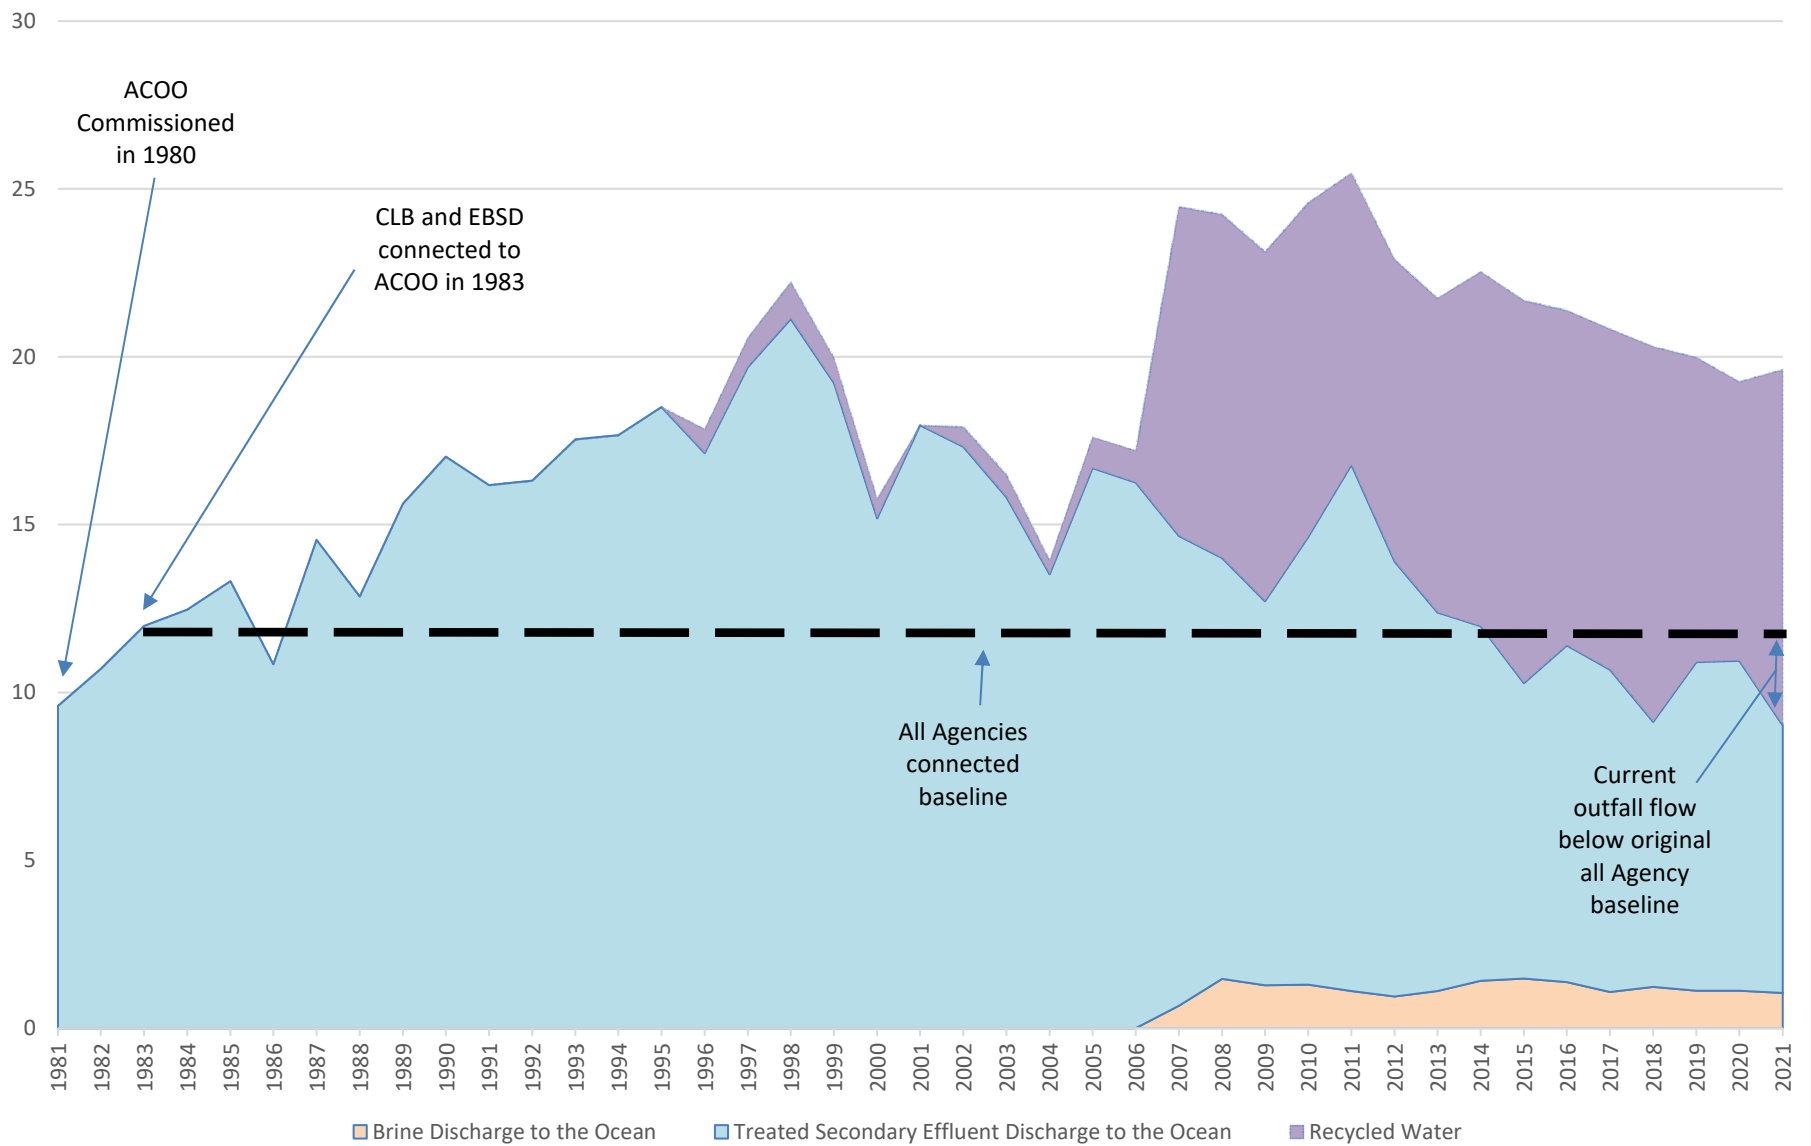

SOCWA Aliso Creek Ocean Outfall Watershed Wastewater Discharges Since Inception (mgd)

SOCWA Aliso Creek Ocean Outfall Wastewater Discharges by Treatment Facility FY20-21

■ Brines (IRWD and SCWD) ■ RTP ■ CTP (non-brine) ■ ETWD ■ IRWD (non-brine)

SOCWA San Jaun Creek Ocean Outfall Watershed Wastewater Discharges Since Inception (mgd)

SOCWA San Juan Creek Ocean Outfall Wastewater Discharges by Treatment Facility FY20-21

■ Brines (SCWD and CSJC) ■ JBL ■ 3A ■ Chiquita ■ San Clemente