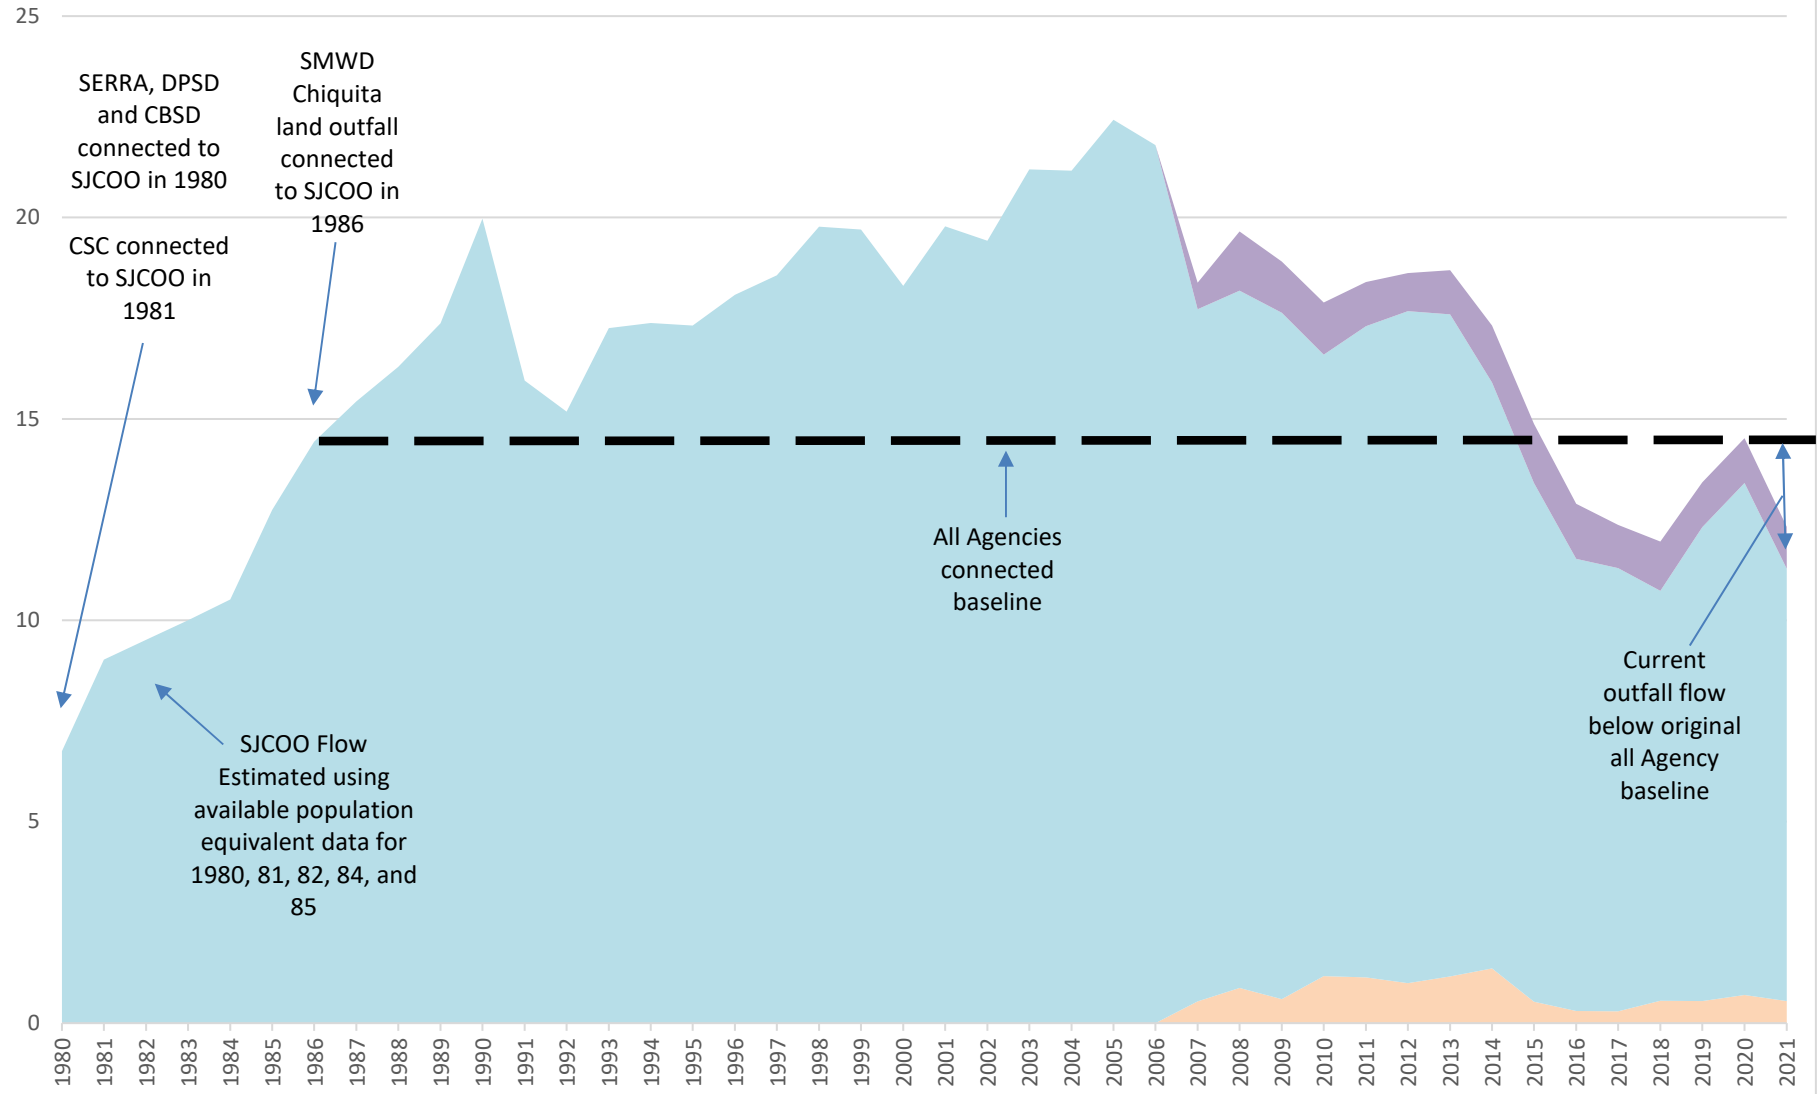

SOCWA Aliso Creek Ocean Outfall Watershed Wastewater Discharges Since Inception (mgd)

SOCWA Aliso Creek Ocean Outfall Wastewater Discharges by Treatment Facility FY20-21

■ Brines (IRWD and SCWD) ■ RTP ■ CTP (non-brine) ■ ETWD ■ IRWD (non-brine)

SOCWA San Jaun Creek Ocean Outfall Watershed Wastewater Discharges Since Inception (mgd)

SOCWA San Juan Creek Ocean Outfall Wastewater Discharges by Treatment Facility FY20-21

■ Brines (SCWD and CSJC) ■ JBL ■ 3A ■ Chiquita ■ San Clemente