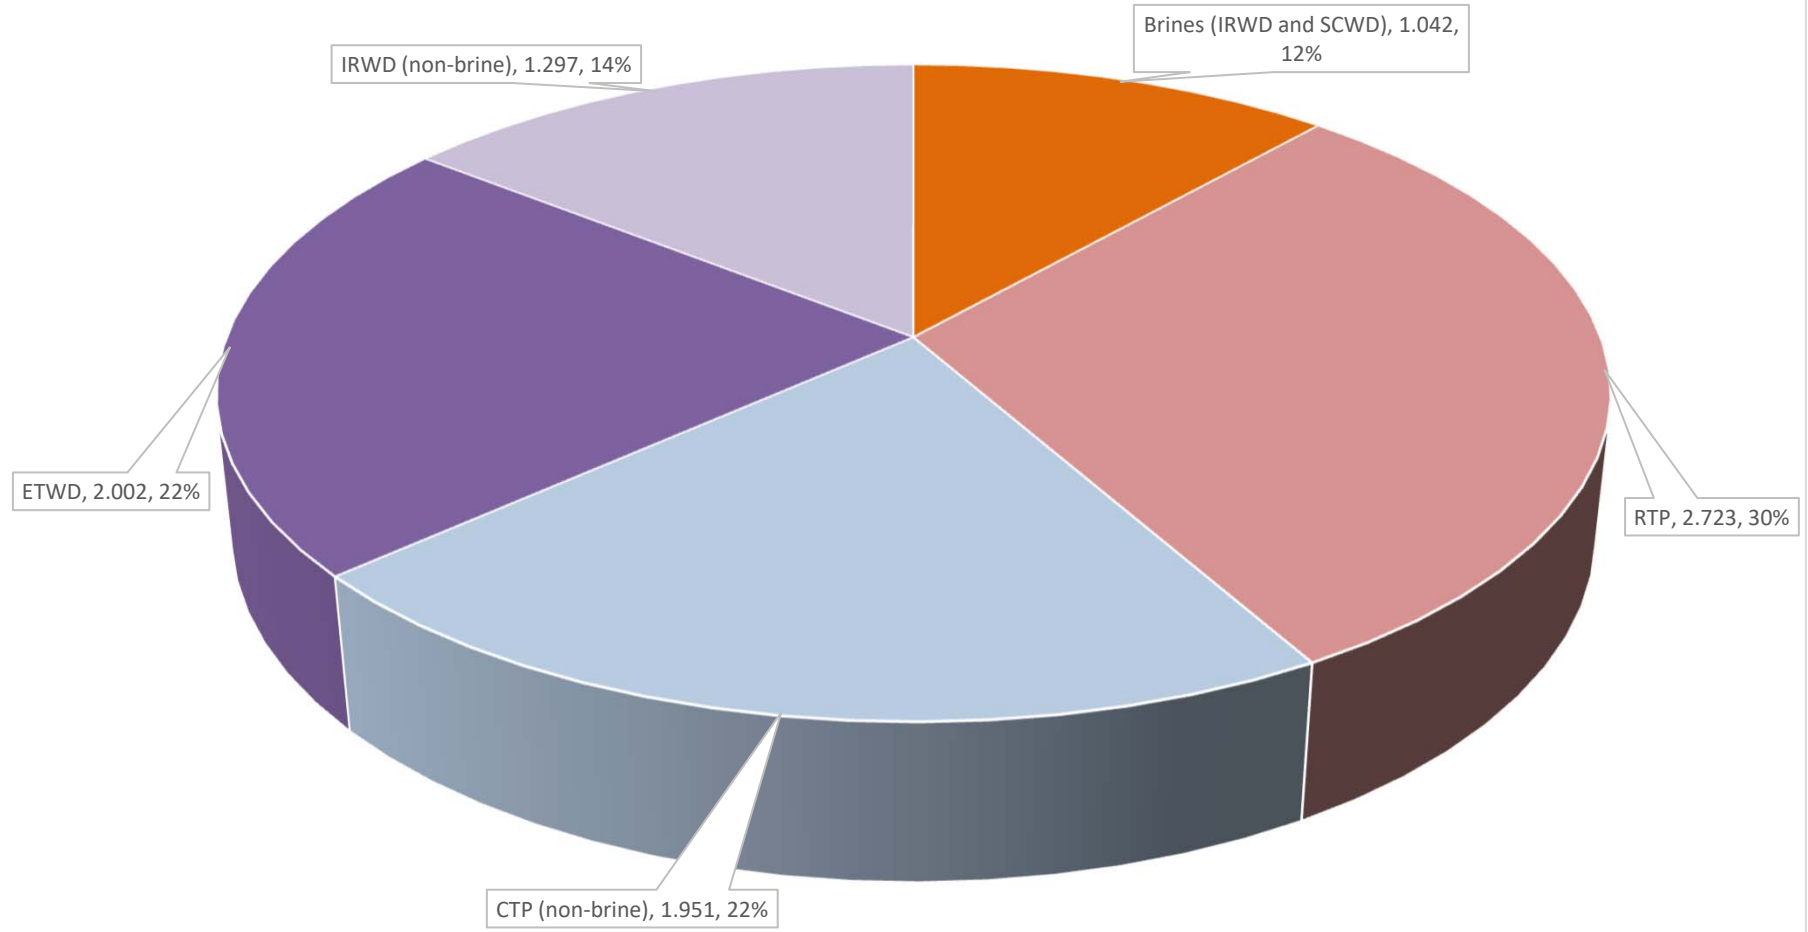

SOCWA Aliso Creek Ocean Outfall Watershed Wastewater Discharges Since Inception (mgd)

SOCWA Aliso Creek Ocean Outfall Wastewater Discharges by Treatment Facility FY20-21

■ Brines (IRWD and SCWD) ■ RTP ■ CTP (non-brine) ■ ETWD ■ IRWD (non-brine)

SOCWA San Jaun Creek Ocean Outfall Watershed Wastewater Discharges Since Inception (mgd)

SOCWA San Juan Creek Ocean Outfall Wastewater Discharges by Treatment Facility FY20-21

■ Brines (SCWD and CSJC) ■ JBL ■ 3A ■ Chiquita ■ San Clemente